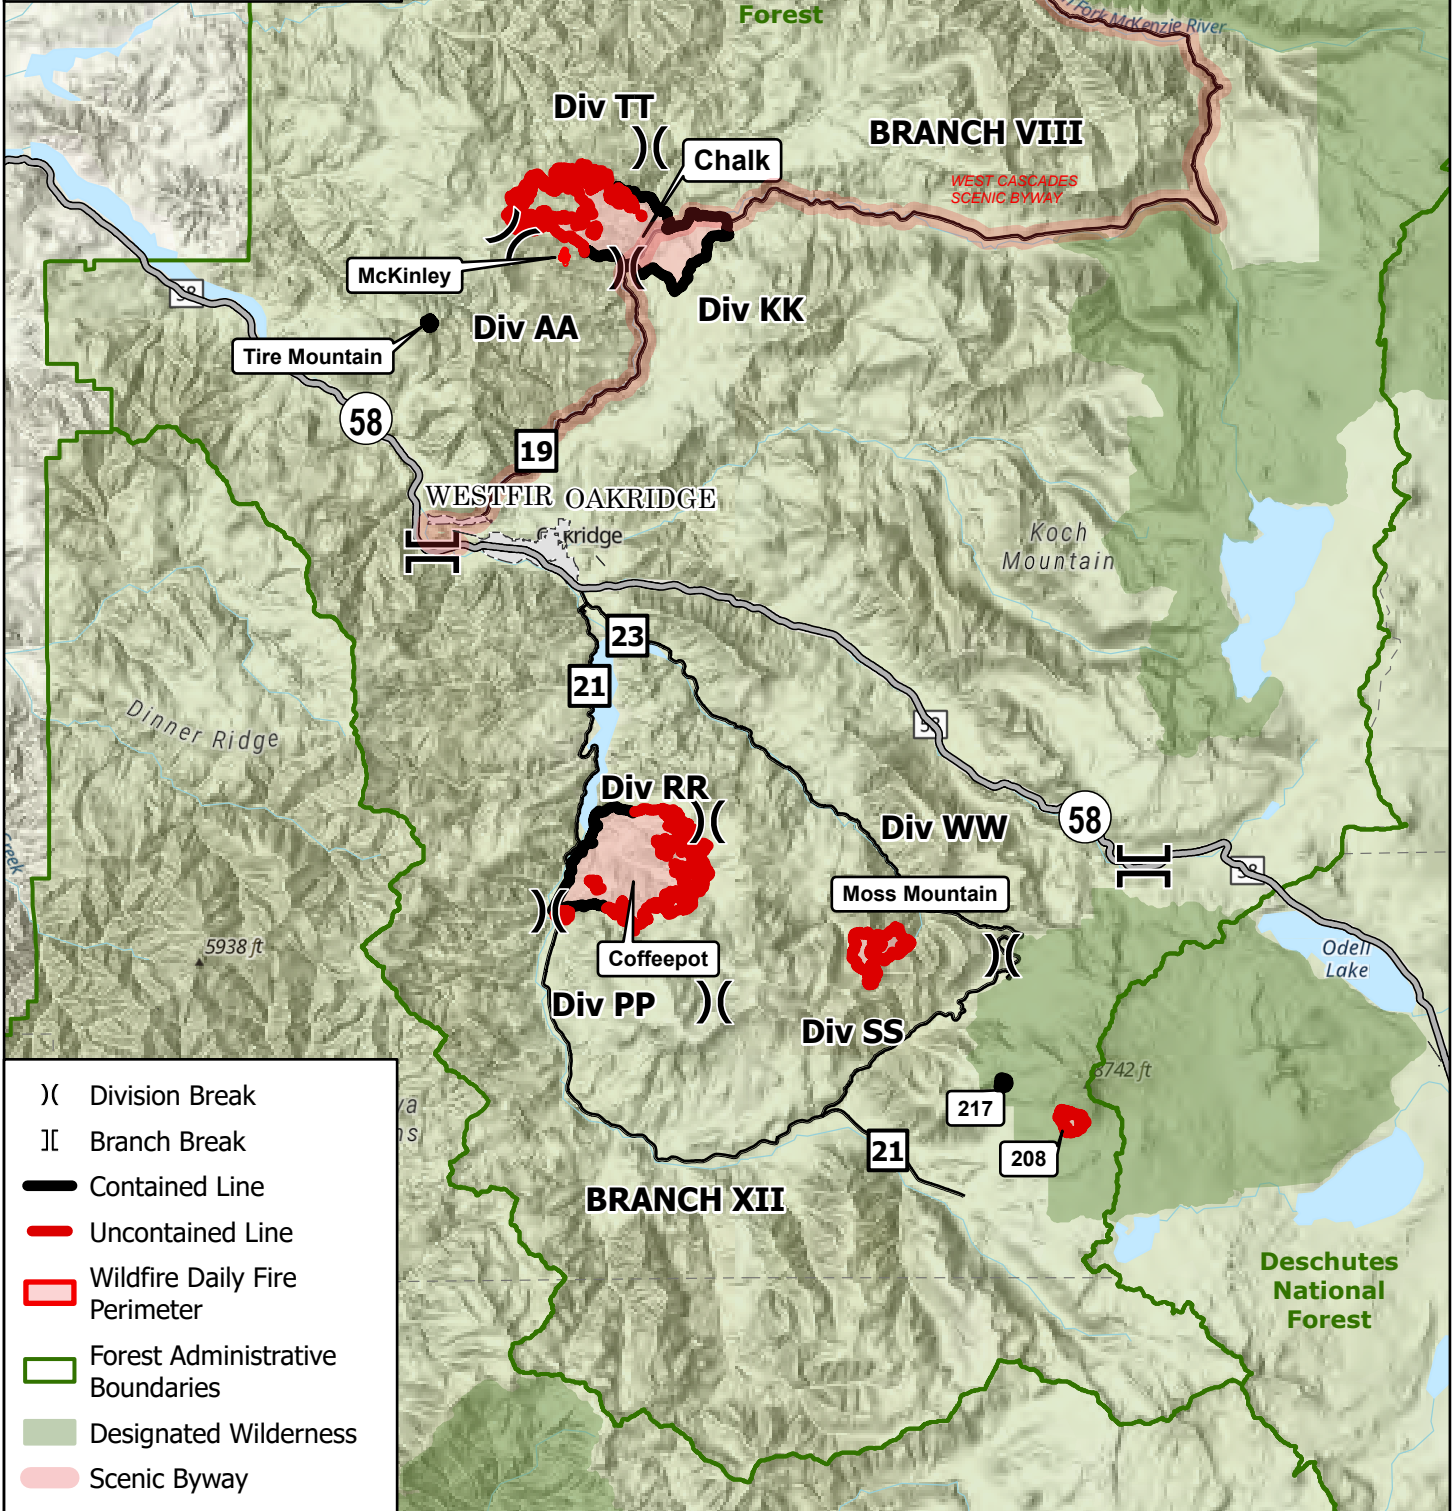

Public Information
Willamette
Complex South
OR-WIF-240264

8/13/2024

0 2 4 6 8

Miles

1:350,000 | AK CIMT 3 | 8/12/2024 2108
 Acres from Various Sources
 North American 1983 Datum, LatLong Grid

Incident Name	Acres
208 MF	199
217 MF	38
Chalk	5421
Coffeepot	6078
McKinley Creek	24
Moss Mountain	754
Tire Mountain MF	23

-) (Division Break
- || Branch Break
- Contained Line
- Uncontained Line
- ▭ Wildfire Daily Fire Perimeter
- ▭ Forest Administrative Boundaries
- ▭ Designated Wilderness
- ▭ Scenic Byway